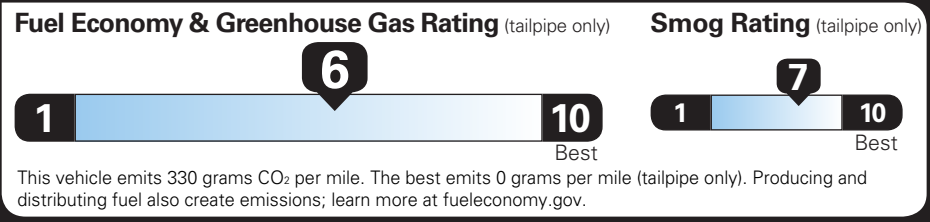

TOTAL OPTIONS	- \$33.75
TOTAL VEHICLE & OPTIONS	\$29,066.25
DESTINATION CHARGE	1,195.00

TOTAL VEHICLE PRICE* \$30,261.25

EPA DOT Fuel Economy and Environment

Gasoline Vehicle

Fuel Economy

27 MPG
combined city/hwy

25 MPG
city

30 MPG
highway

Small SUVs range from 16 to 125 MPG. The best vehicle rates 141 MPGe.

3.7 gallons per 100 miles

You save \$0

in fuel costs over 5 years

compared to the average new vehicle.

Annual fuel cost \$1,500